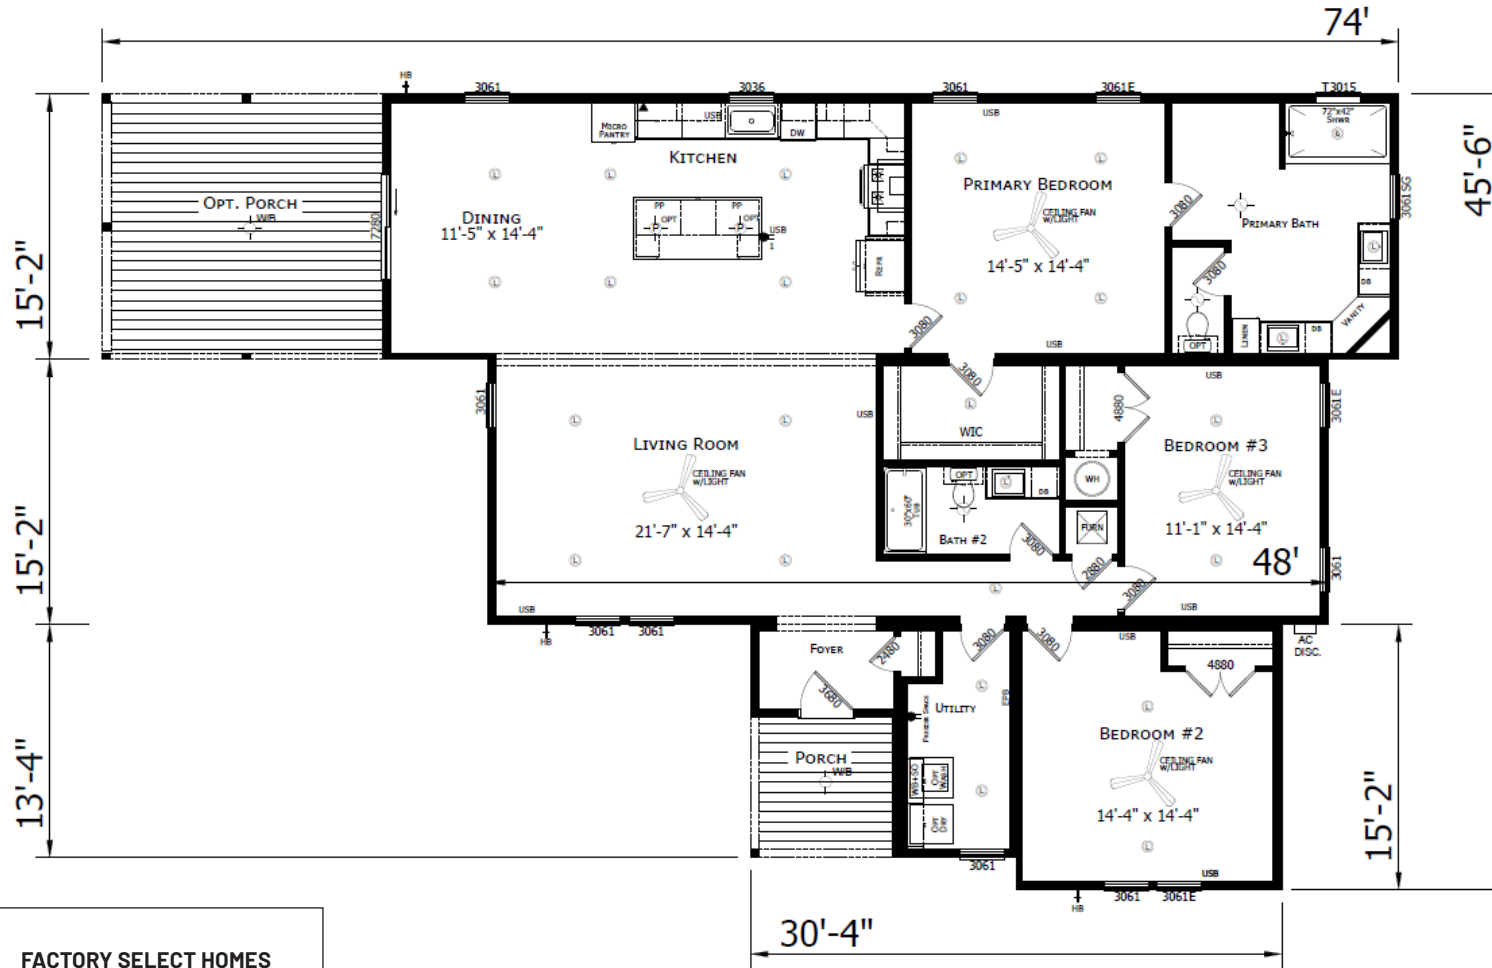

# Deming

Innovation Series - Multi Section

1,975 SQ. FT. (Approximate) 3 Bedroom, 2 Bath

Last Updated: 4-22-26

**FACTORY SELECT HOMES**  
4890 W. Main St.  
Farmington, NM 87401

**FSMmobileHomes.com | 1-800-750-8802**