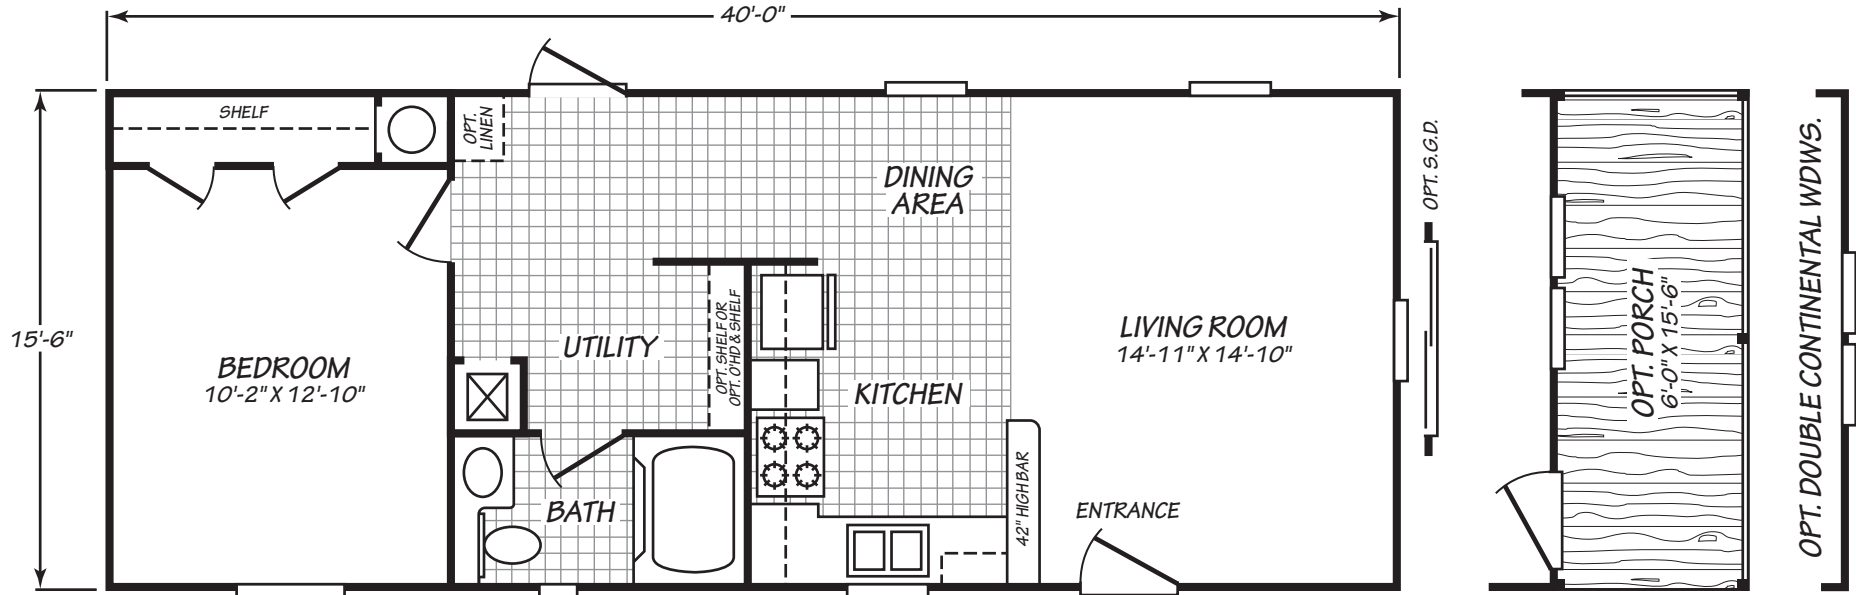

Carta

Weston Series

620 SQ. FT. (Approximate) 1 Bedroom, 1 Bath

Last Updated: 4-25-22

FACTORY SELECT HOMES
4890 W. Main St.
Farmington, NM 87401

FSMobileHomes.com | 1-800-750-8802

IMPORTANT: Alta Cima Corp reserves the right to modify, cancel or substitute products or features of this event at any time without prior notice or obligation. Pictures and other promotional materials are representative and may depict or contain floor plans, square footages, elevations, options, upgrades, extra design features, decorations, floor coverings, specialty light fixtures, custom paint and wall coverings, window treatments, landscaping, sound and alarm systems, furnishings, appliances, and other designer/decorator features and amenities that are not included as part of the home and/or may not be available at all locations. Home, pricing and community information is subject to change, and homes to prior sale, at any time without notice or obligation. ©2020 Alta Cima Corp. All rights reserved.