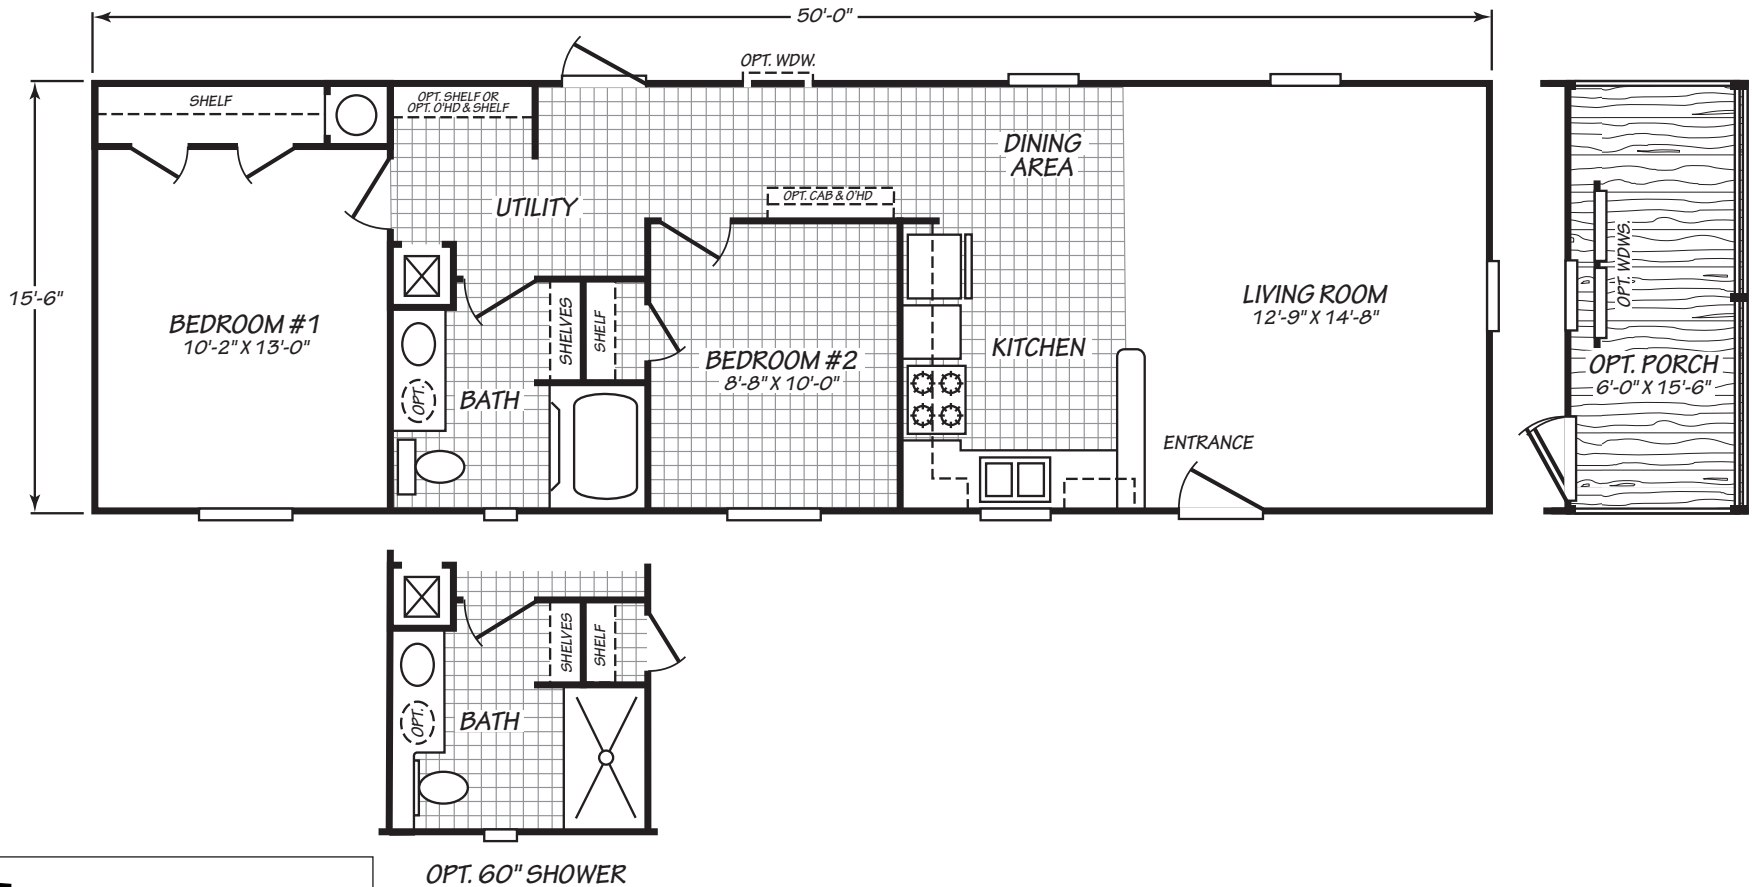

# Bracketville

Weston Series

775 SQ. FT. (Approximate) 2 Bedroom, 1 Bath

Last Updated: 4-25-22

**FACTORY SELECT HOMES**  
4890 W. Main St.  
Farmington, NM 87401

**FSMobileHomes.com | 1-800-750-8802**

**IMPORTANT:** Alta Cima Corp reserves the right to modify, cancel or substitute products or features of this event at any time without prior notice or obligation. Pictures and other promotional materials are representative and may depict or contain floor plans, square footages, elevations, options, upgrades, extra design features, decorations, floor coverings, specialty light fixtures, custom paint and wall coverings, window treatments, landscaping, sound and alarm systems, furnishings, appliances, and other designer/decorator features and amenities that are not included as part of the home and/or may not be available at all locations. Home, pricing and community information is subject to change, and homes to prior sale, at any time without notice or obligation. ©2020 Alta Cima Corp. All rights reserved.