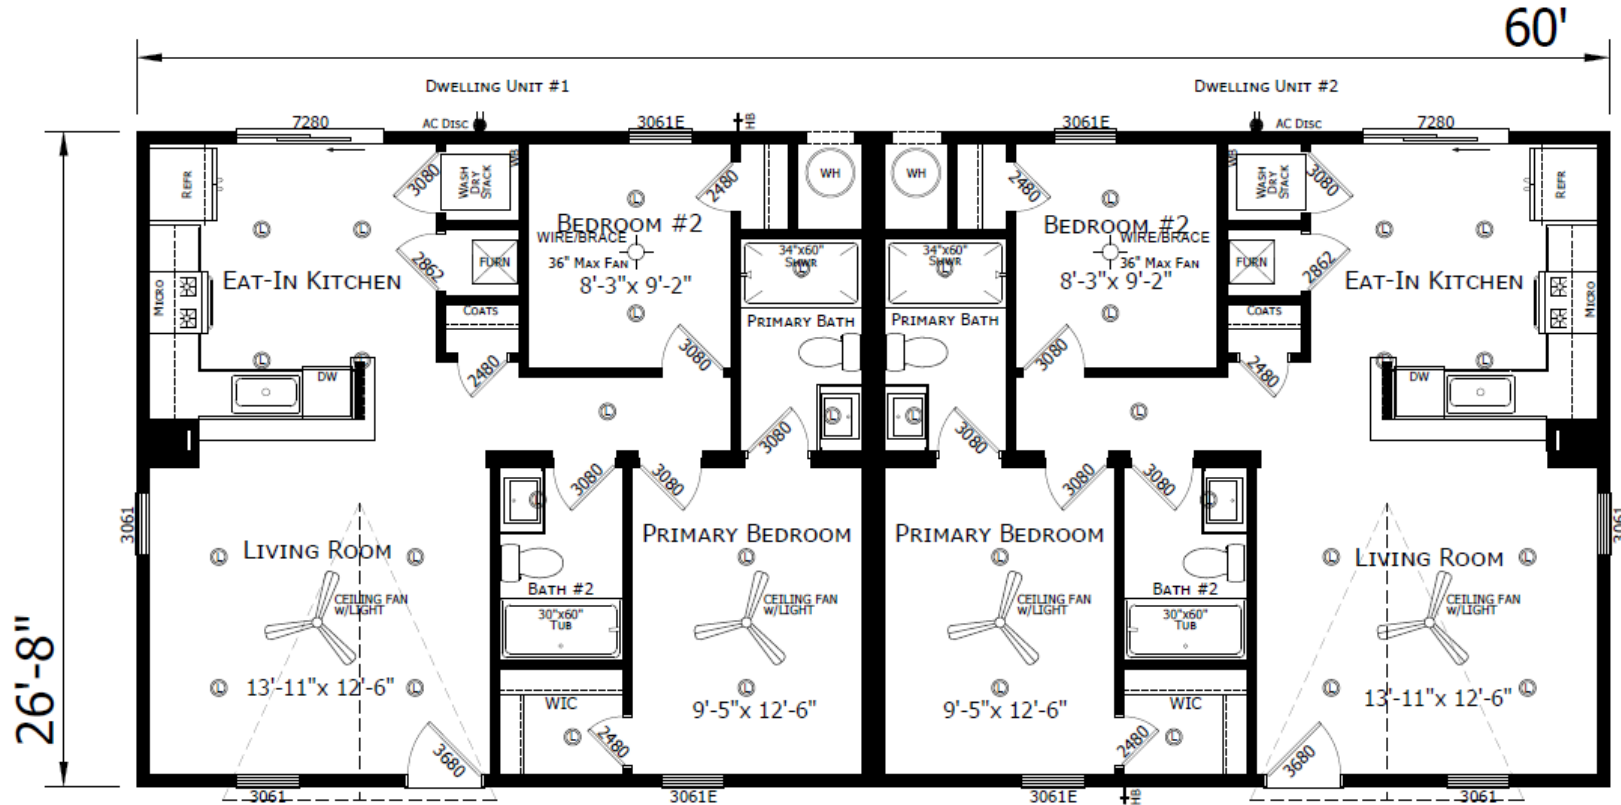

# Bovina

Innovation Series - Multi Section

1,600 SQ. FT. (Approximate) 4 Bedroom, 4 Bath

Last Updated: 4-22-26

**FACTORY SELECT HOMES**  
4890 W. Main St.  
Farmington, NM 87401

**FSMobileHomes.com | 1-800-750-8802**