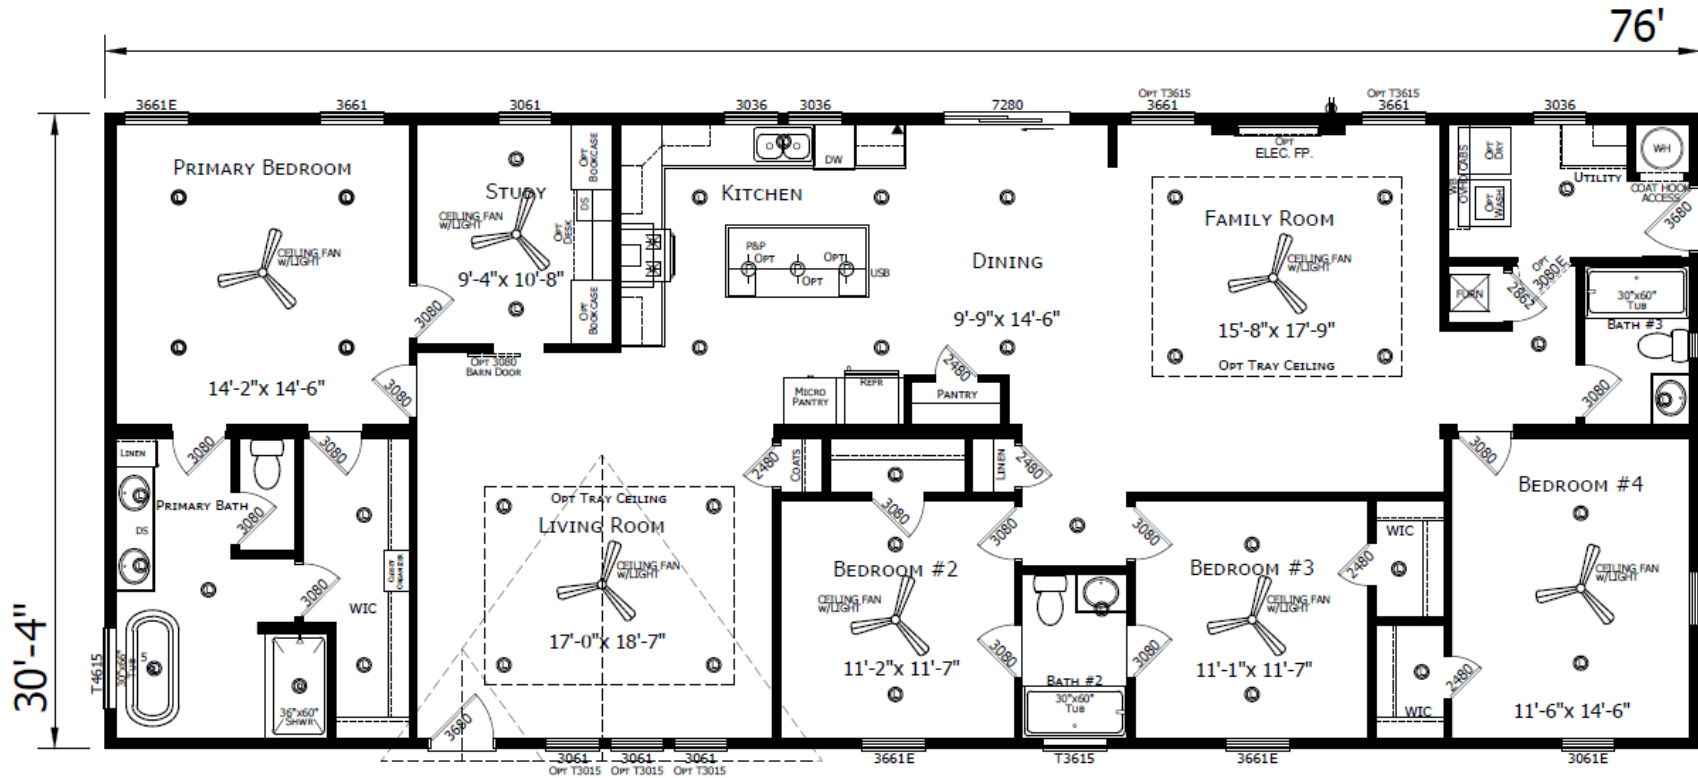

Bodega

Innovation Series - Multi Section

2,305 SQ. FT. (Approximate) 4 Bedroom, 3 Bath

Last Updated: 4-22-26

FACTORY SELECT HOMES
4890 W. Main St.
Farmington, NM 87401

FSMobileHomes.com | 1-800-750-8802

IMPORTANT: Alta Cima Corp reserves the right to modify, cancel or substitute products or features of this event at any time without prior notice or obligation. Pictures and other promotional materials are representative and may depict or contain floor plans, square footages, elevations, options, upgrades, extra design features, decorations, floor coverings, specialty light fixtures, custom paint and wall coverings, window treatments, landscaping, sound and alarm systems, furnishings, appliances, and other designer/decorator features and amenities that are not included as part of the home and/or may not be available at all locations. Home, pricing and community information is subject to change, and homes to prior sale, at any time without notice or obligation. ©2020 Alta Cima Corp. All rights reserved.