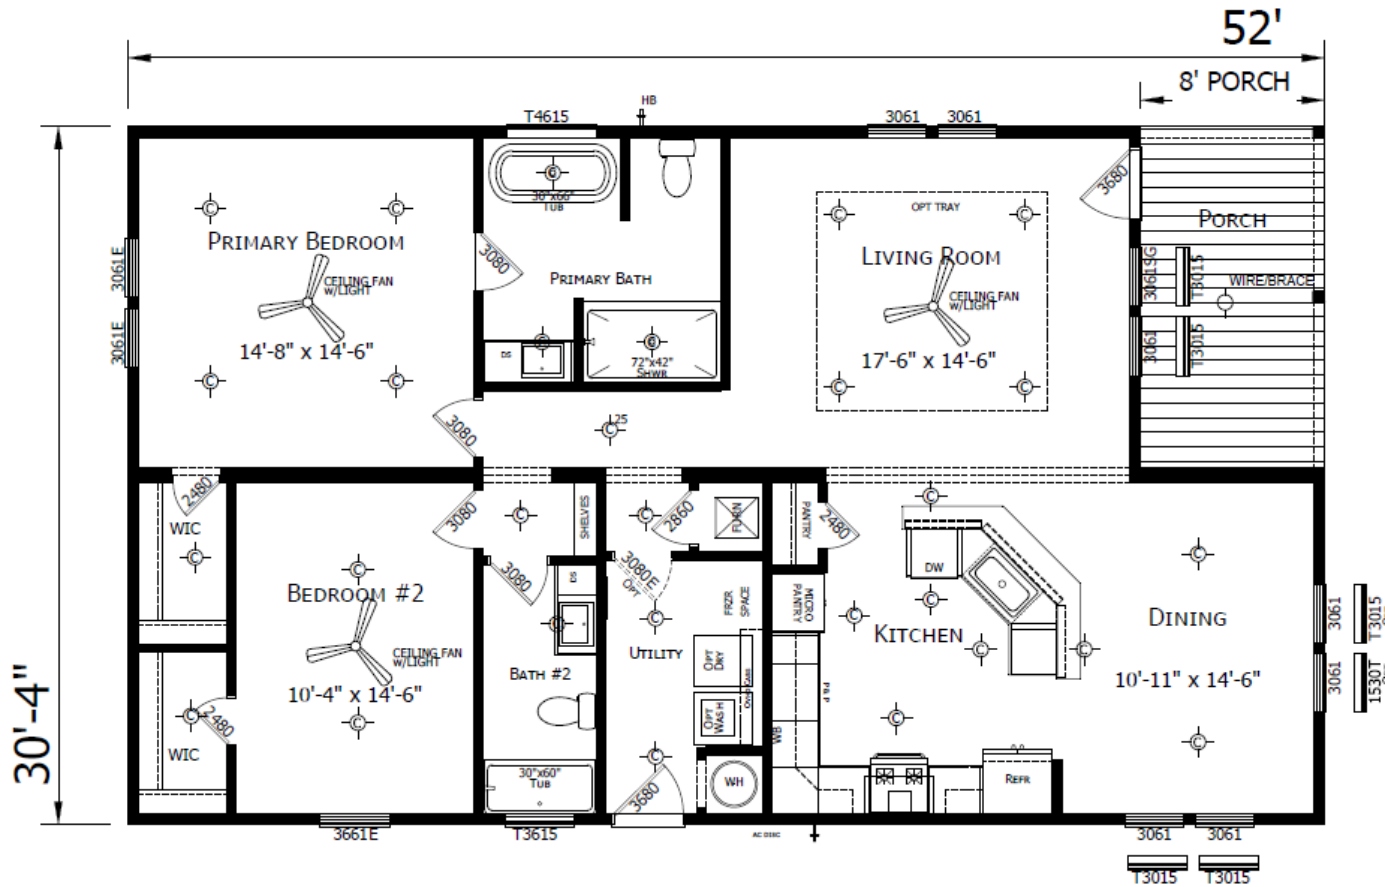

Blanding

Innovation Series - Multi Section

1,577 SQ. FT. (Approximate) 2 Bedroom, 2 Bath

Last Updated: 4-22-26

FACTORY SELECT HOMES
4890 W. Main St.
Farmington, NM 87401

FSMobileHomes.com | 1-800-750-8802

IMPORTANT: Alta Cima Corp reserves the right to modify, cancel or substitute products or features of this event at any time without prior notice or obligation. Pictures and other promotional materials are representative and may depict or contain floor plans, square footages, elevations, options, upgrades, extra design features, decorations, floor coverings, specialty light fixtures, custom paint and wall coverings, window treatments, landscaping, sound and alarm systems, furnishings, appliances, and other designer/decorator features and amenities that are not included as part of the home and/or may not be available at all locations. Home, pricing and community information is subject to change, and homes to prior sale, at any time without notice or obligation. ©2020 Alta Cima Corp. All rights reserved.