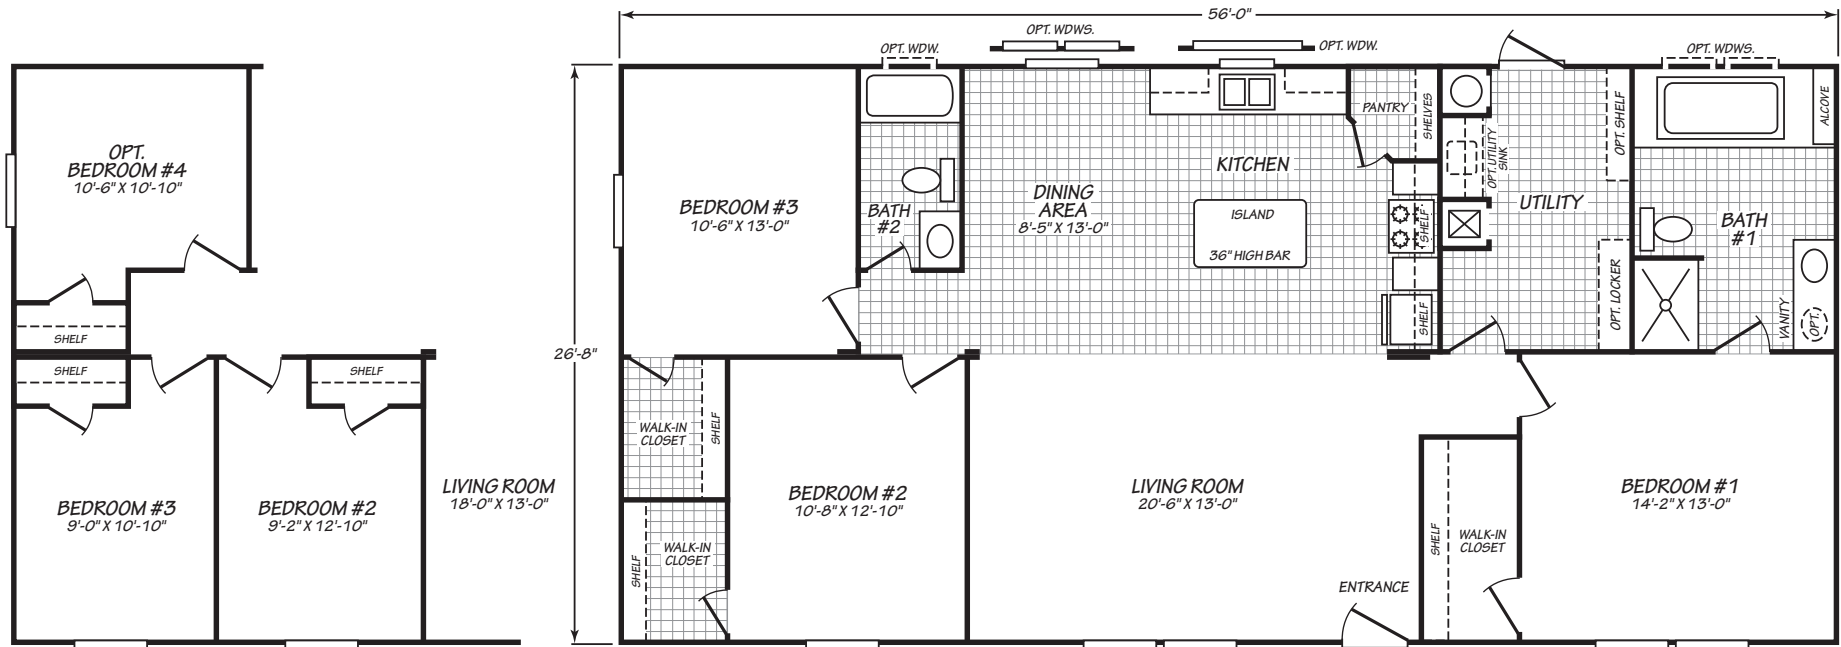

Belvoir

Americana Series

1,493 SQ. FT. (Approximate) 3 Bedroom, 2 Bath

Last Updated: 4-25-22

FACTORY SELECT HOMES
4890 W. Main St.
Farmington, NM 87401

FSMobileHomes.com | 1-800-750-8802

IMPORTANT: Alta Cima Corp reserves the right to modify, cancel or substitute products or features of this event at any time without prior notice or obligation. Pictures and other promotional materials are representative and may depict or contain floor plans, square footages, elevations, options, upgrades, extra design features, decorations, floor coverings, specialty light fixtures, custom paint and wall coverings, window treatments, landscaping, sound and alarm systems, furnishings, appliances, and other designer/decorator features and amenities that are not included as part of the home and/or may not be available at all locations. Home, pricing and community information is subject to change, and homes to prior sale, at any time without notice or obligation. ©2020 Alta Cima Corp. All rights reserved.