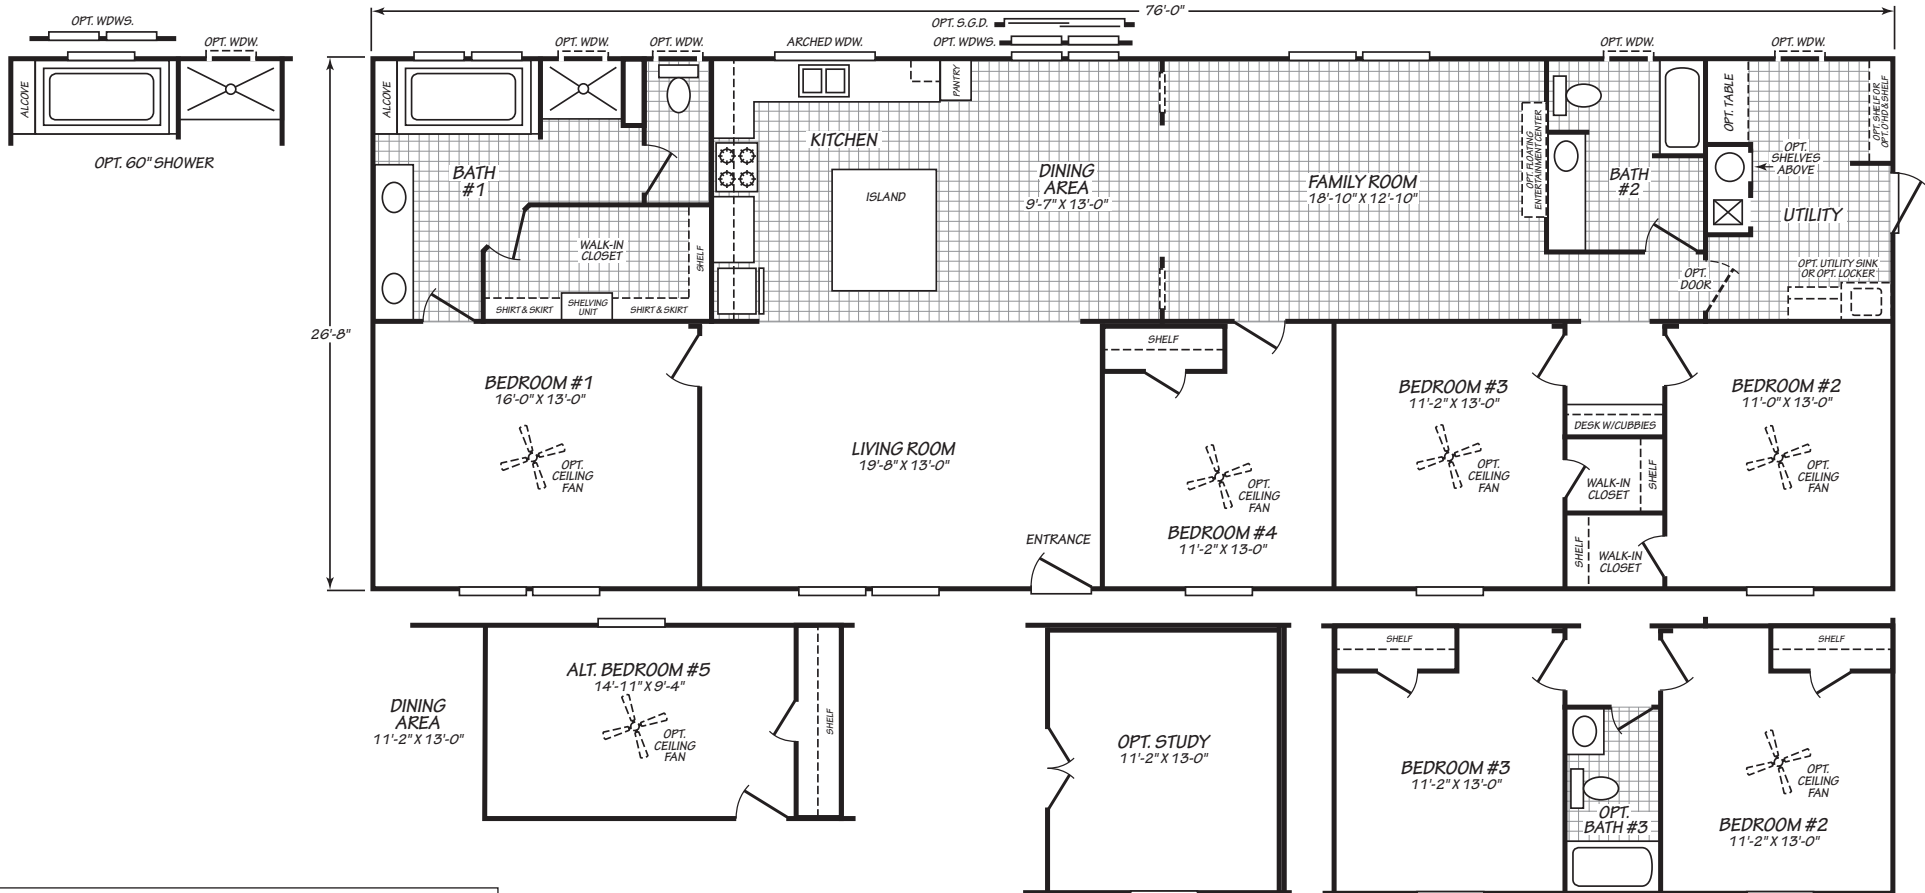

Arnett

Weston Series

2,026 SQ. FT. (Approximate) 4 Bedroom, 2 Bath

Last Updated: 8-1-22

FACTORY SELECT HOMES
4890 W. Main St.
Farmington, NM 87401

FSMobileHomes.com | 1-800-750-8802

IMPORTANT: Alta Cima Corp reserves the right to modify, cancel or substitute products or features of this event at any time without prior notice or obligation. Pictures and other promotional materials are representative and may depict or contain floor plans, square footages, elevations, options, upgrades, extra design features, decorations, floor coverings, specialty light fixtures, custom paint and wall coverings, window treatments, landscaping, sound and alarm systems, furnishings, appliances, and other designer/decorator features and amenities that are not included as part of the home and/or may not be available at all locations. Home, pricing and community information is subject to change, and homes to prior sale, at any time without notice or obligation. ©2020 Alta Cima Corp. All rights reserved.