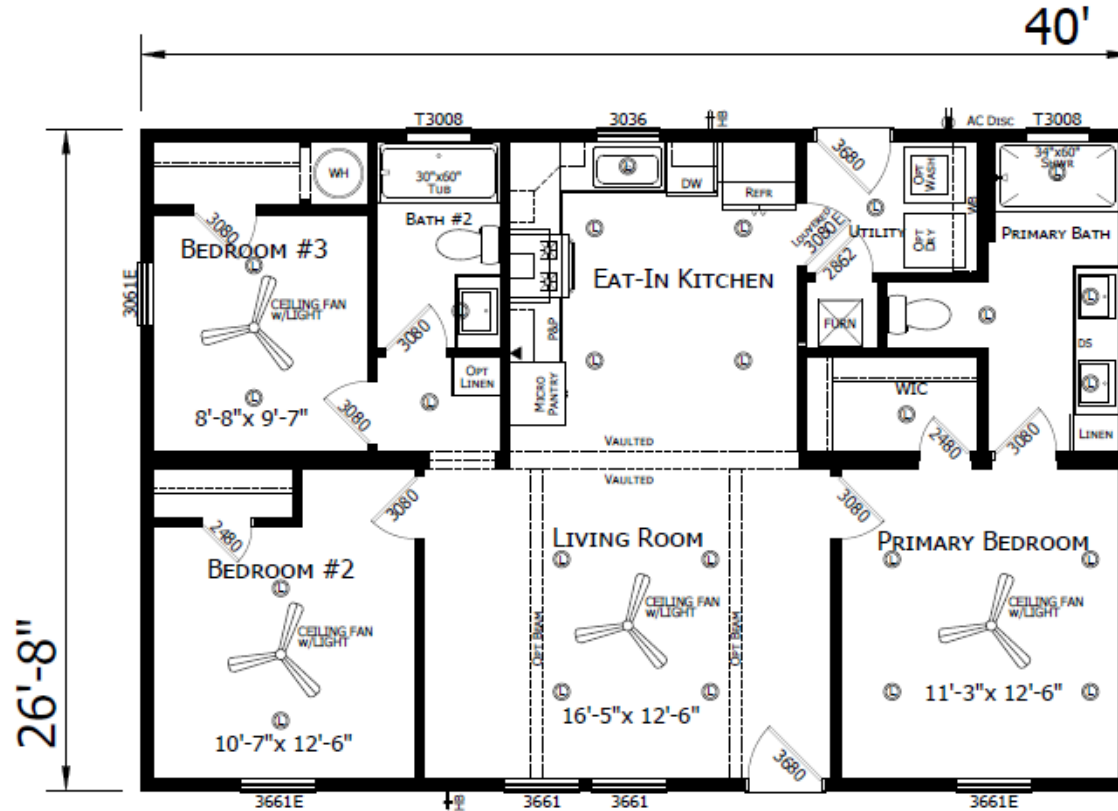

Antonito

Innovation Series - Multi Section

1,067 SQ. FT. (Approximate) 3 Bedroom, 2 Bath

Last Updated: 4-22-26

OPT 2 BEDROOM

FACTORY SELECT HOMES
4890 W. Main St.
Farmington, NM 87401

FSMobileHomes.com | 1-800-750-8802