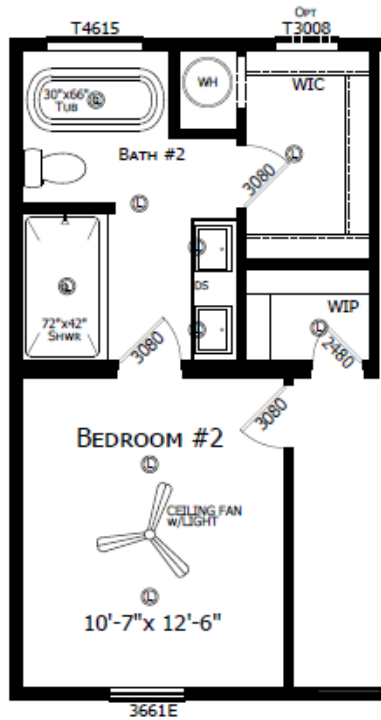

Antonito

Innovation Series - Multi Section

1,067 SQ. FT. (Approximate) 3 Bedroom, 2 Bath

Last Updated: 4-22-26

OPT 2 BEDROOM

FACTORY SELECT HOMES
4890 W. Main St.
Farmington, NM 87401

FSMobileHomes.com | 1-800-750-8802