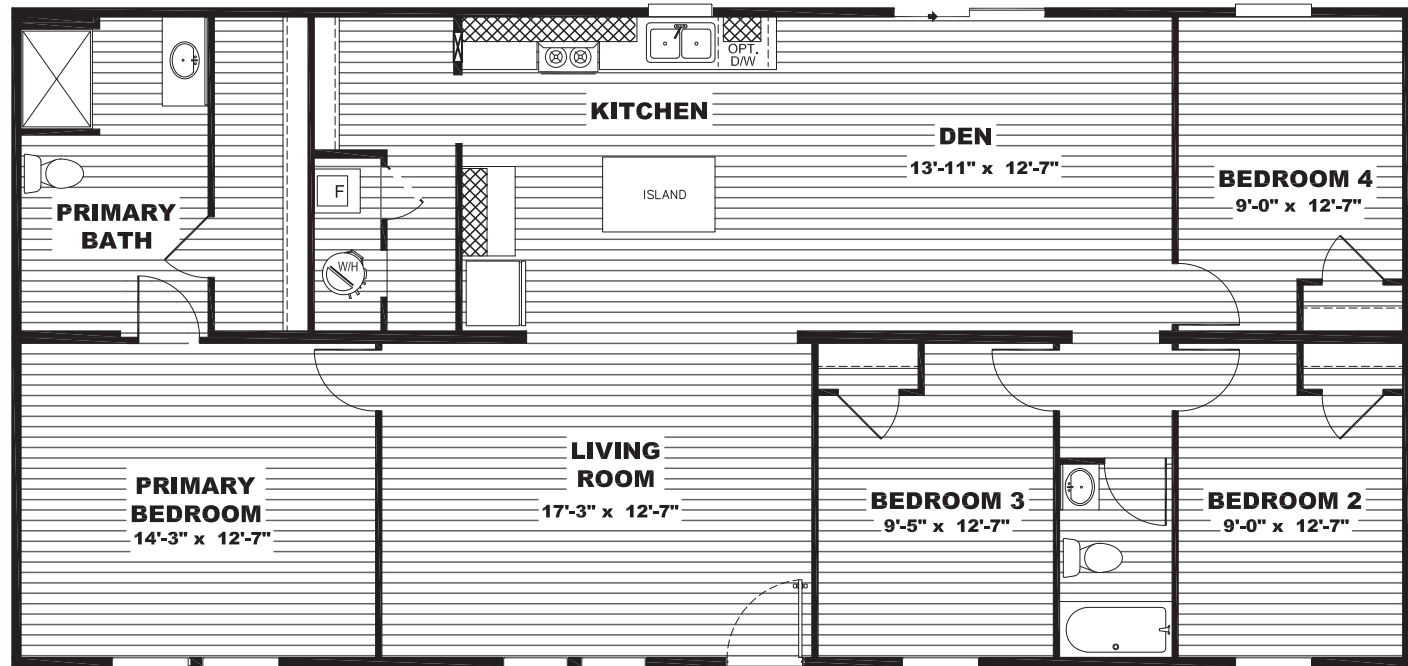

Almont

TRU Origin Series - Multi-Section

1,475 SQ. FT. (Approximate) 4 Bedroom, 2 Bath

Last Updated: 2-18-26

FACTORY SELECT HOMES
4890 W. Main St.
Farmington, NM 87401

FSMobileHomes.com | 1-800-750-8802

IMPORTANT: Alta Cima Corp reserves the right to modify, cancel or substitute products or features of this event at any time without prior notice or obligation. Pictures and other promotional materials are representative and may depict or contain floor plans, square footages, elevations, options, upgrades, extra design features, decorations, floor coverings, specialty light fixtures, custom paint and wall coverings, window treatments, landscaping, sound and alarm systems, furnishings, appliances, and other designer/decorator features and amenities that are not included as part of the home and/or may not be available at all locations. Home, pricing and community information is subject to change, and homes to prior sale, at any time without notice or obligation. ©2020 Alta Cima Corp. All rights reserved.