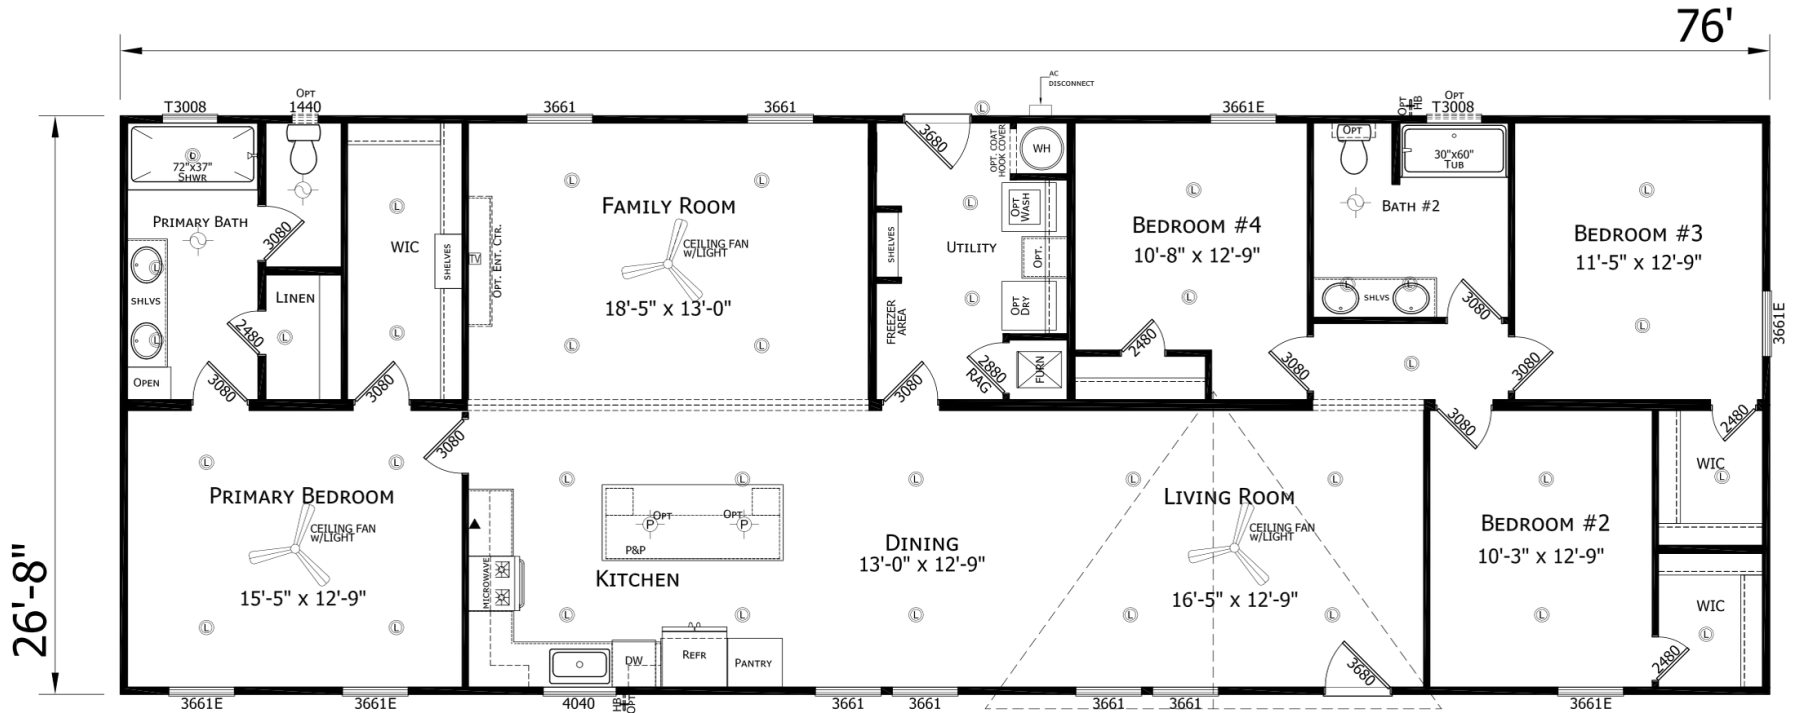

# Ady

Welcome Series

2,027 SQ. FT. (Approximate) 4 Bedroom, 2 Bath

Last Updated: 4-22-26

**FACTORY SELECT HOMES**  
4890 W. Main St.  
Farmington, NM 87401

**FSMobileHomes.com | 1-800-750-8802**

**IMPORTANT:** Alta Cima Corp reserves the right to modify, cancel or substitute products or features of this event at any time without prior notice or obligation. Pictures and other promotional materials are representative and may depict or contain floor plans, square footages, elevations, options, upgrades, extra design features, decorations, floor coverings, specialty light fixtures, custom paint and wall coverings, window treatments, landscaping, sound and alarm systems, furnishings, appliances, and other designer/decorator features and amenities that are not included as part of the home and/or may not be available at all locations. Home, pricing and community information is subject to change, and homes to prior sale, at any time without notice or obligation. ©2020 Alta Cima Corp. All rights reserved.