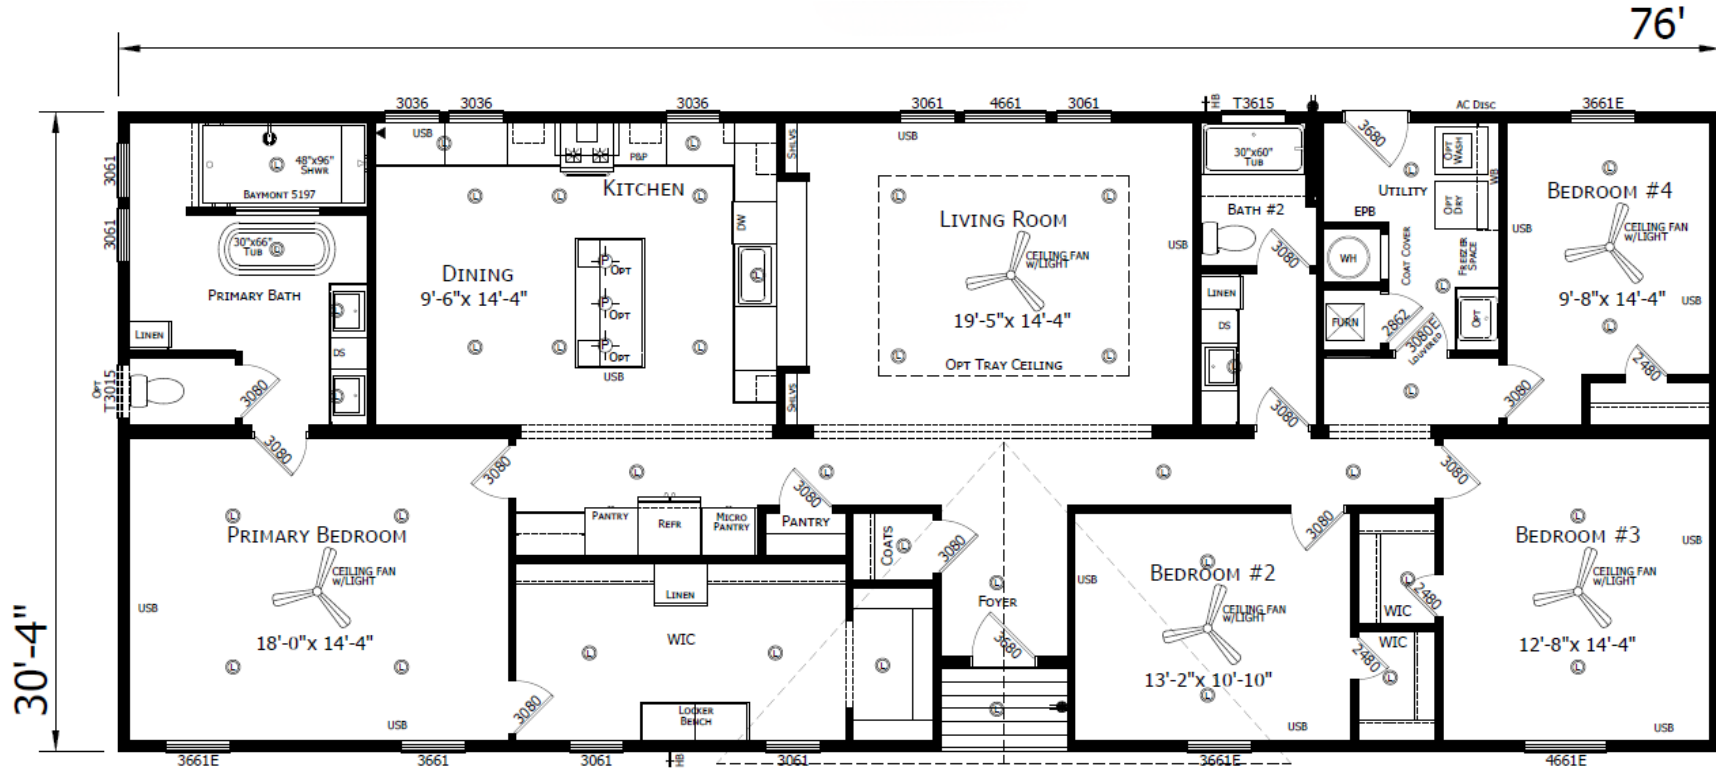

Adelino

Innovation Series - Multi Section

2,281 SQ. FT. (Approximate) 4 Bedroom, 2 Bath

Last Updated: 4-22-26

FACTORY SELECT HOMES
4890 W. Main St.
Farmington, NM 87401

FSMobileHomes.com | 1-800-750-8802

IMPORTANT: Alta Cima Corp reserves the right to modify, cancel or substitute products or features of this event at any time without prior notice or obligation. Pictures and other promotional materials are representative and may depict or contain floor plans, square footages, elevations, options, upgrades, extra design features, decorations, floor coverings, specialty light fixtures, custom paint and wall coverings, window treatments, landscaping, sound and alarm systems, furnishings, appliances, and other designer/decorator features and amenities that are not included as part of the home and/or may not be available at all locations. Home, pricing and community information is subject to change, and homes to prior sale, at any time without notice or obligation. ©2020 Alta Cima Corp. All rights reserved.