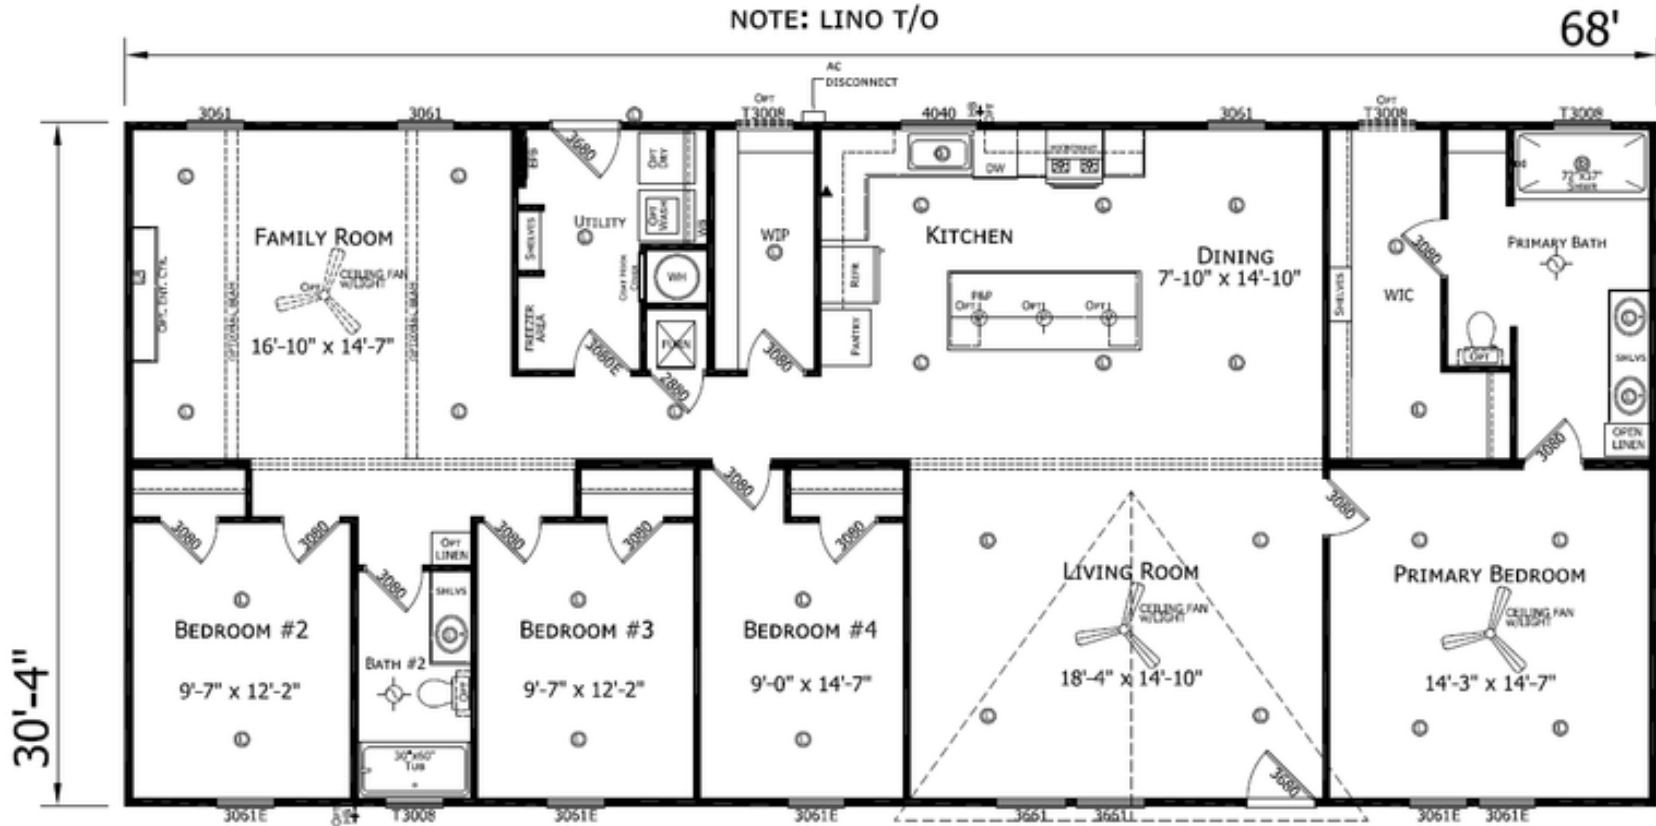

# Abell

Welcome Series

2,063 SQ. FT. (Approximate) 4 Bedroom, 2 Bath

Last Updated: 4-22-26

**FACTORY SELECT HOMES**  
4890 W. Main St.  
Farmington, NM 87401

**FSMobileHomes.com | 1-800-750-8802**

**IMPORTANT:** Alta Cima Corp reserves the right to modify, cancel or substitute products or features of this event at any time without prior notice or obligation. Pictures and other promotional materials are representative and may depict or contain floor plans, square footages, elevations, options, upgrades, extra design features, decorations, floor coverings, specialty light fixtures, custom paint and wall coverings, window treatments, landscaping, sound and alarm systems, furnishings, appliances, and other designer/decorator features and amenities that are not included as part of the home and/or may not be available at all locations. Home, pricing and community information is subject to change, and homes to prior sale, at any time without notice or obligation. ©2020 Alta Cima Corp. All rights reserved.